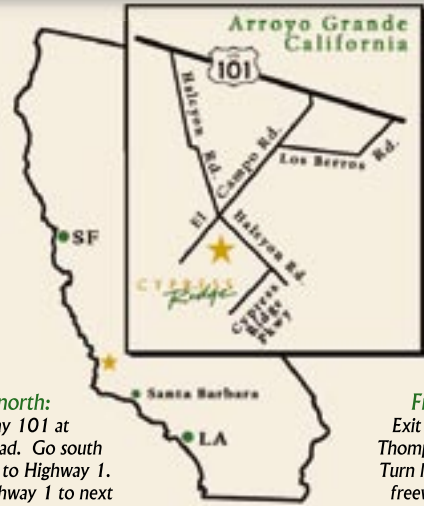

780 Cypress Ridge Parkway  
Arroyo Grande, CA 93420

CYPRESS  
Ridge

★★★★★  
"Best Places to Play"  
Golf Digest

Arroyo Grande, CA

*From the north:*  
Exit Highway 101 at Halcyon Road. Go south on Halcyon to Highway 1. Left on Highway 1 to next right, also Halcyon Road. Continue on Halcyon past El Campo Road to the Cypress Ridge Golf Course.

*From the south:*  
Exit Highway 101 at Thompson/Los Berros. Turn left and go under freeway, continue on Los Berros to El Campo, left on El Campo, left on Halcyon Road to the Cypress Ridge Golf Course.